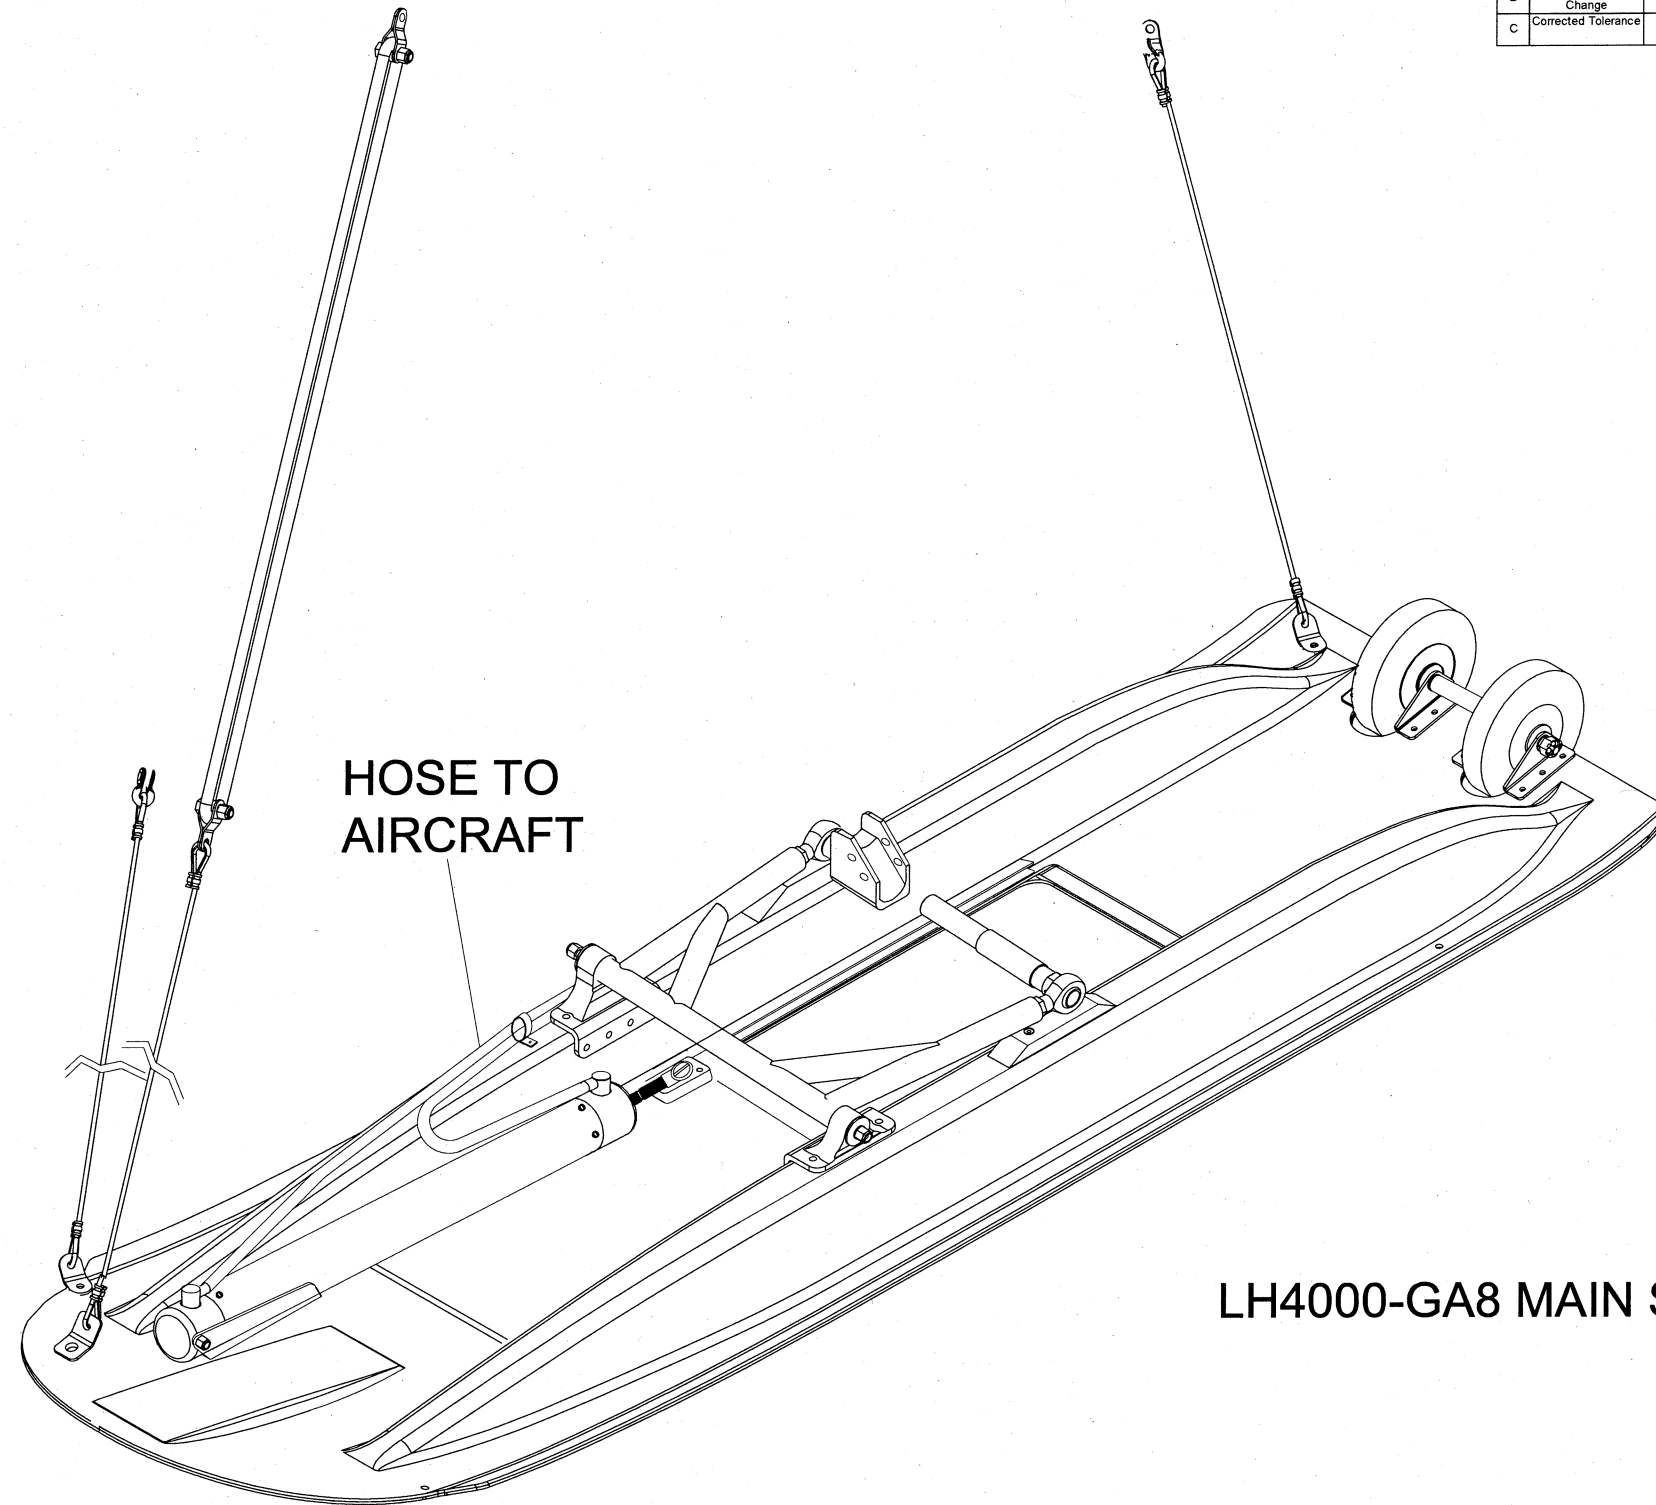

REVISIONS				
REV	DESCRIPTION	DATE	APPROVED BY	
A	Minor Drafting Change	7/12/2018	JDH	
B	Minor Drafting Change	8/7/2018	JDH	
C	Corrected Tolerance	1/14/2019	JDH	

LH4000-GA8 MAIN SKI

NOTE: Bungee located near center of ski. Safety cable located near side of ski.

UNLESS OTHERWISE SPECIFIED DIMENSIONS ARE IN INCHES		CONTRACT NO.		Airglas, Inc. Anchorage, Alaska	
DECIMALS	ANGLES	SPEC. CONTROL NO.		GLH3000 NOSE AND LH4000 MAIN SKI INSTALLATION ON GIPSAERO GA8 SERIES	
	$\frac{1}{16}$ $\frac{1}{32}$ $\frac{1}{64}$			Approved by: JDH	
HEAT TREAT		Checked by: JDH		Size Code Ident.No.	
MATERIAL	GOV. SPEC.	Drawn by: CDB		B	17564 LH4000-GA8
STEEL	MIL - H - 6875	Date: FEB 14, 2018		C	
ALUM.	MIL - H - 6808			Scale: Do Not Scale	
MAG. CAST	MIL - H - 6857			Sheet 6 OF 10	
NEXT ASSY.	USED ON	APPLICATION			